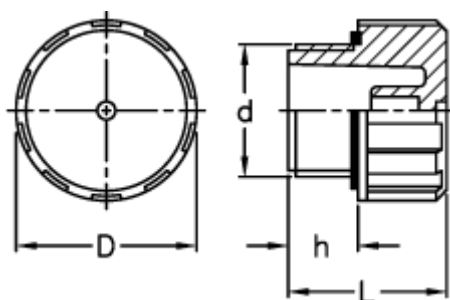

# Data Sheet

Article number: 2311157151  
Description: E+G Oil Plug  
T.440-1

## Measures

---

D = 42.5  
d = G 1  
h = 13  
L = 28.5